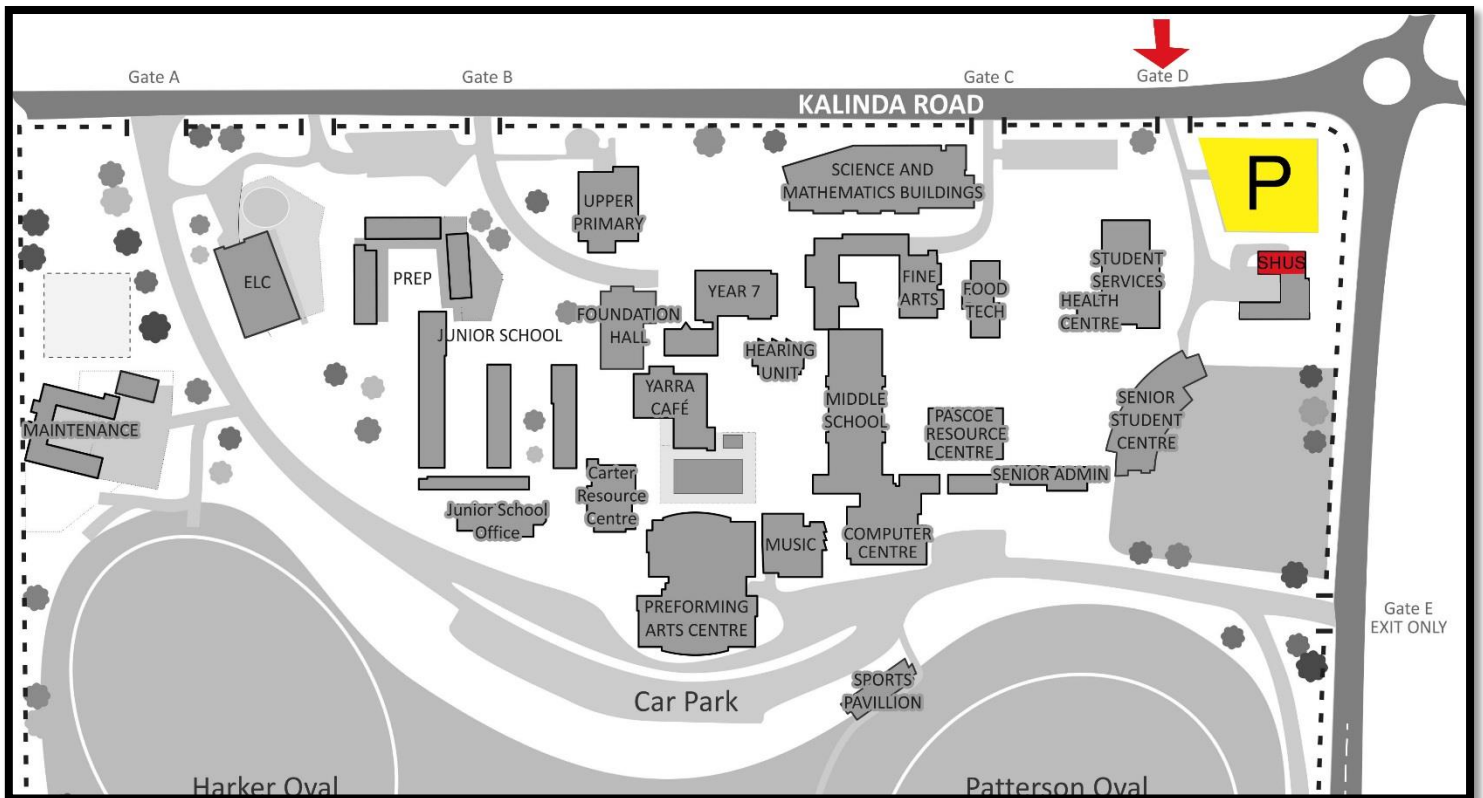

## LOCATION OF THE SECOND-HAND UNIFORM SHOP

Enter the School grounds via Gate D on Kalinda Road. Park in the first carpark on the left. Head towards the first building directly in front of the carpark. On the left, there is a wooden gate. Enter through here, and the entrance is the first door into the building on the left.